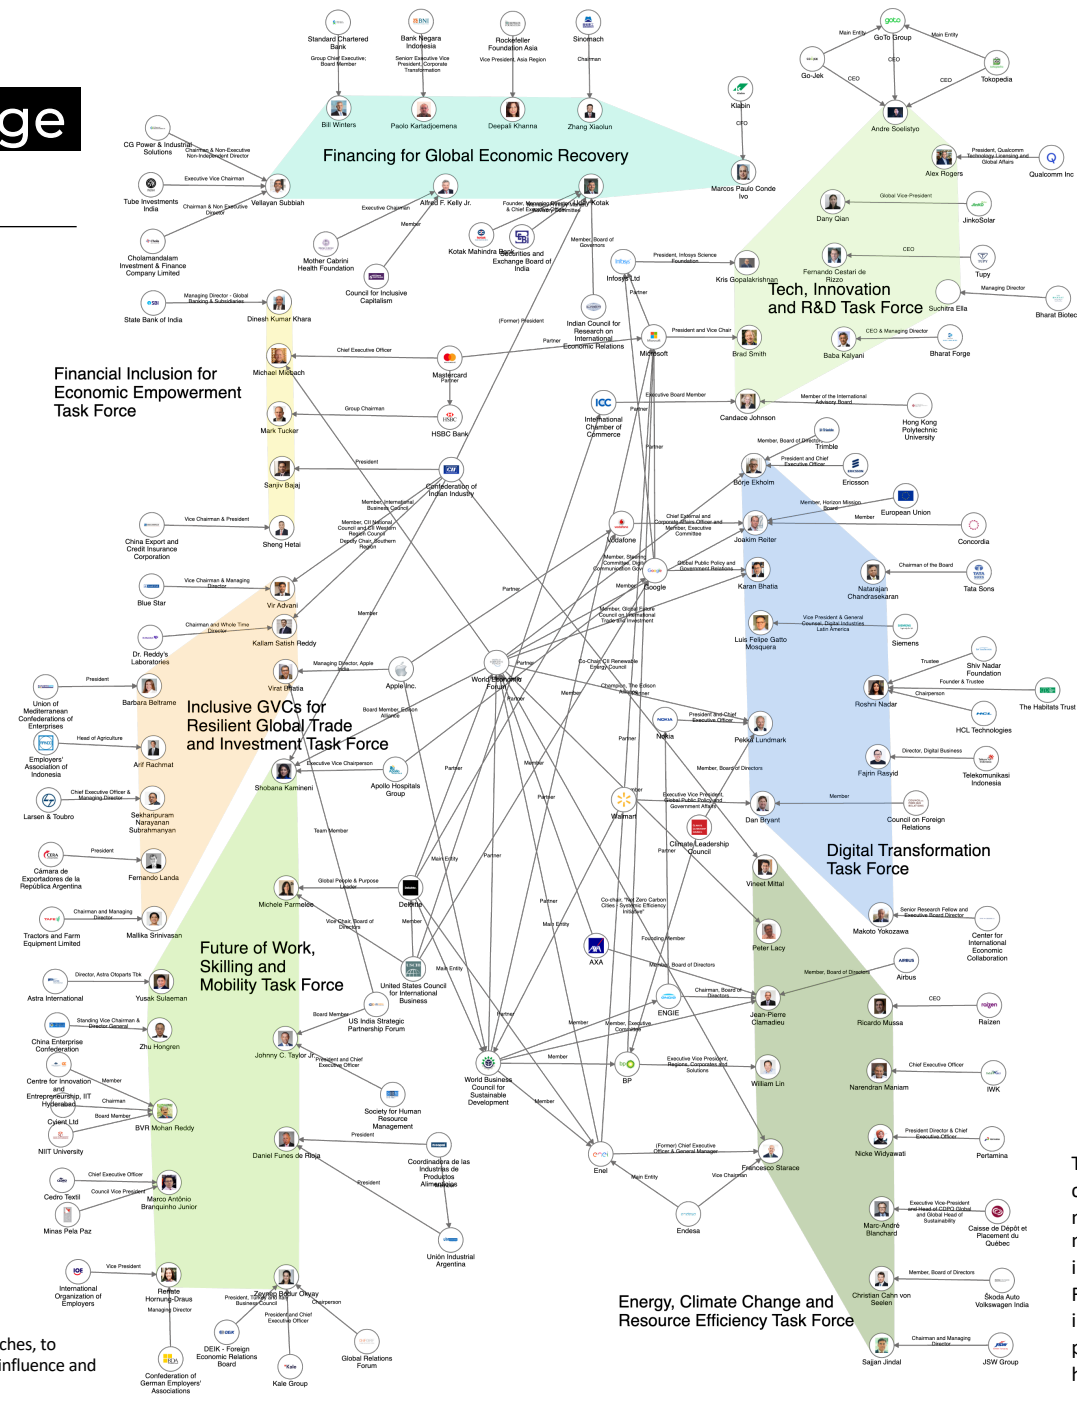

Who's who at B20?

Players leading & championing change in economy and the workforce

Date stamp: 24/5/23, 14:08

TSC turns big data into smart data for customers to strategically map, mine and monitor complex business environments, networks of issues, stakeholders, positions, influence and interests. <https://www.tsc.ai/>
 For any questions email: info@thestakeholdercompany.com For a printed copy go here: <https://www.tsc.ai/maps>