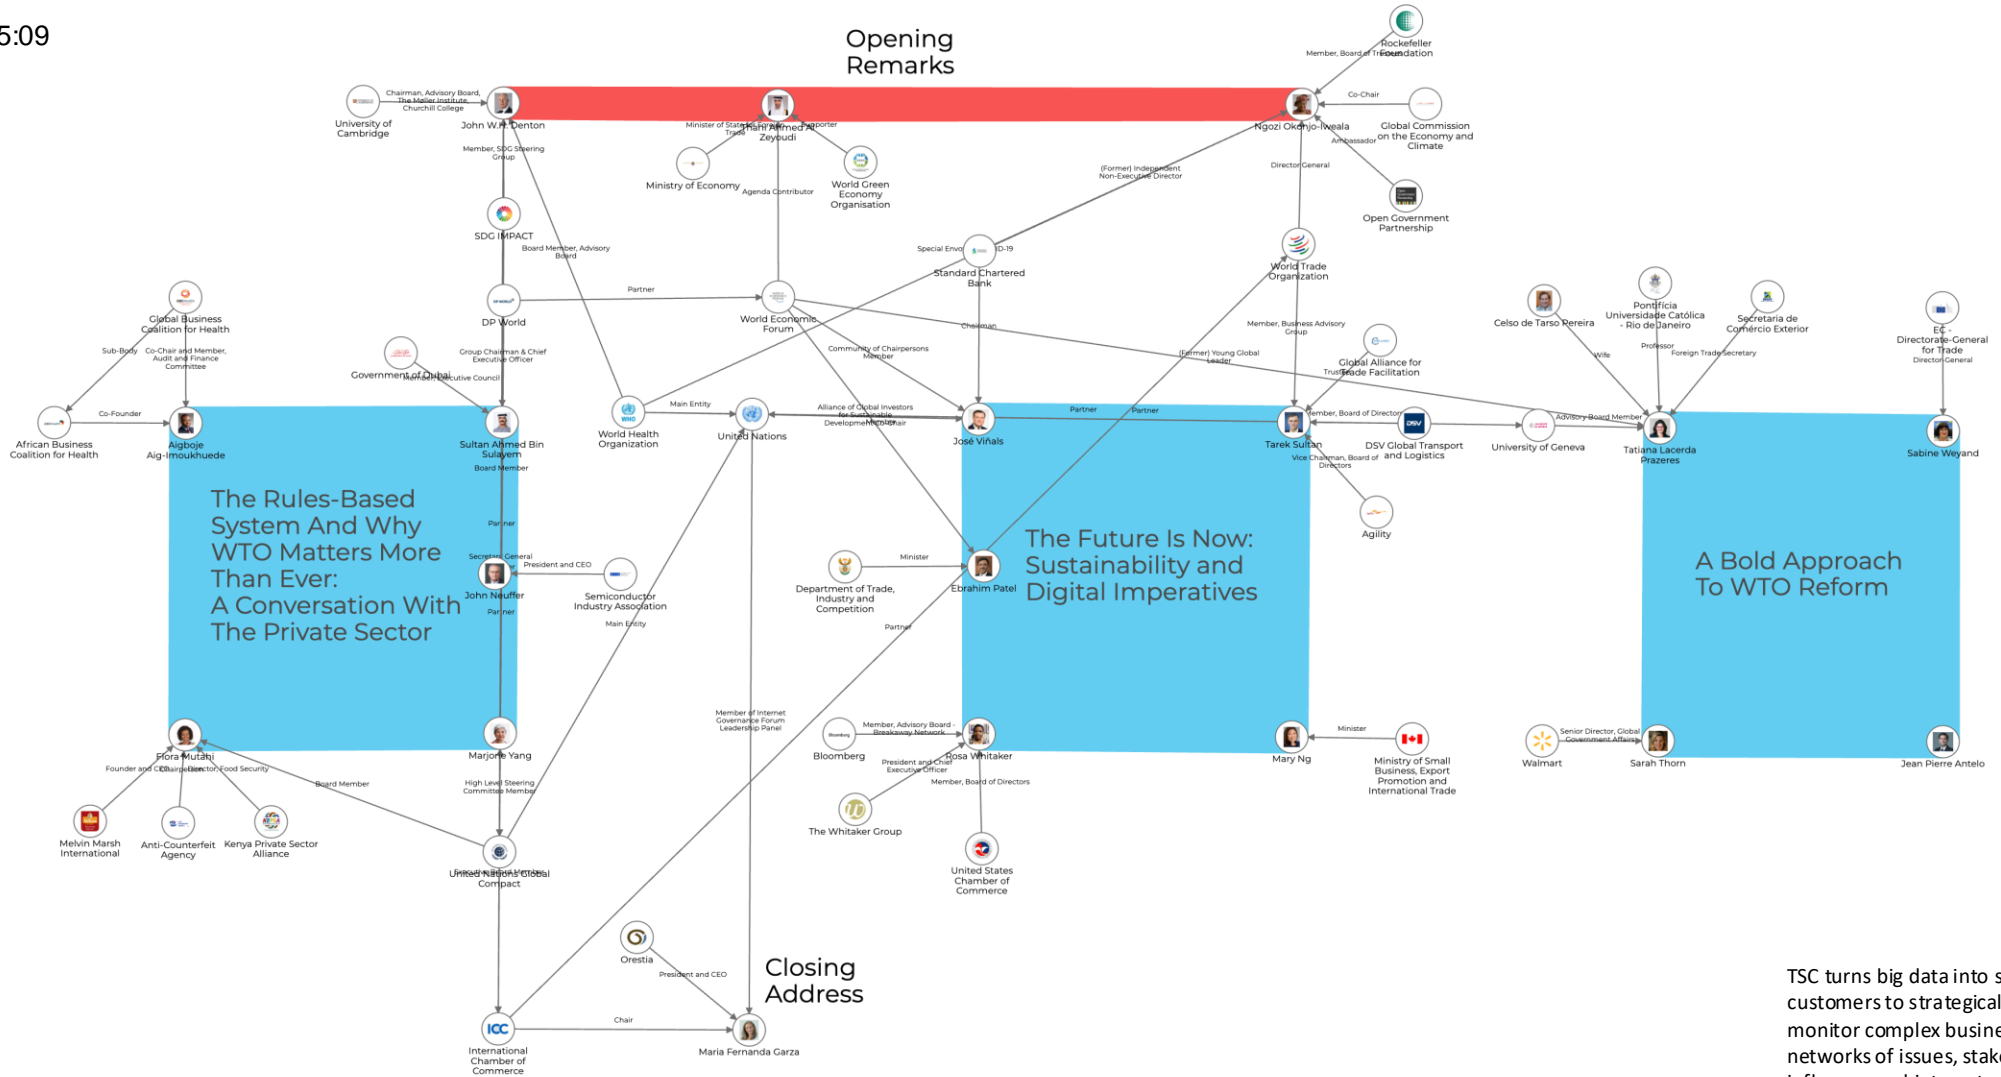

Map of MC13 Business Forum Speakers and How They Are Connected

Date stamp: 21/2/24, 15:09

TSC turns big data into smart data for customers to strategically map, mine and monitor complex business environments, networks of issues, stakeholders, positions, influence and interests. <https://www.tsc.ai/>
 For any questions email: info@thestakeholdercompany.com For a printed copy go here: <https://www.tsc.ai/maps>